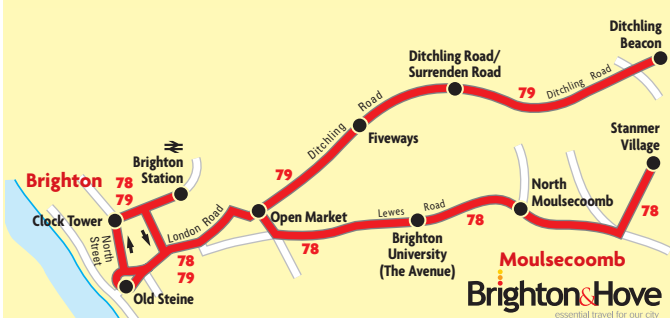

Brighton ● Stanmer Park or Ditchling Beacon

Services 78, 79 are funded by Brighton & Hove City Council - see page 14 for details.

78

79

Services 78/79 are funded by Brighton & Hove City Council (see page 14) and The National Trust. Together with South Downs Joint Committee they form the 'Breeze up to the Downs' Partnership whose mission is to improve access by bus to popular downland destinations. For questions and comments please call 01273 292480.

Boxing Day 26 December 2011

route number	78 am	79 am	78 pm	79 pm	route number	78 am	79 am	78 pm	79 pm
Old Steine (stop U)	10.00	10.15	00	15	Ditchling Beacon Car Park		10.45	45	4.45
Brighton Station (stop A)	10.05	10.20	05	20	Ditchling Road, Upper Lodges		10.49	49	4.49
Open Market, Oxford Street	10.12	10.27	12	27	Ditchling Road, Surrenden Road		10.52	52	4.52
Lewes Road, opp Bus Garage	10.17		17		Fiveways, Ditchling Road		10.55	55	4.55
Brighton University, The Avenue	10.20		20		Stanmer Village Church	10.31		31	4.31
Moulsecoomb, Coldean Lane	10.24		24		Stanmer Park Gates	10.34		34	4.34
Stanmer Park Gates	10.27		27		Moulsecoomb, Coldean Lane	10.38		38	4.38
Stanmer Village Church	10.30		30		Brighton University, The Avenue	10.42		42	4.42
Fiveways, Ditchling Road		10.32		32	Lewes Road, Bus Garage	10.45		45	4.45
Ditchling Road, Surrenden Road		10.35		35	London Road, Shops (stop S)	10.50	11.00	50	00
Ditchling Road, Upper Lodges		10.38		38	Old Steine (stop U)	10.55	11.05	55	05
Ditchling Beacon Car Park		10.42		42	Brighton Station (stop A)	11.05	11.20	05	20

NOTES * = By request only.

Service 79 SAVER £4 tickets are only valid as far as Woodbourne Garage - they are not valid for travel to Ditchling Beacon. If you are travelling to Ditchling Beacon you need to purchase a £6 SAVER or upgrade your £4 SAVER for £2.