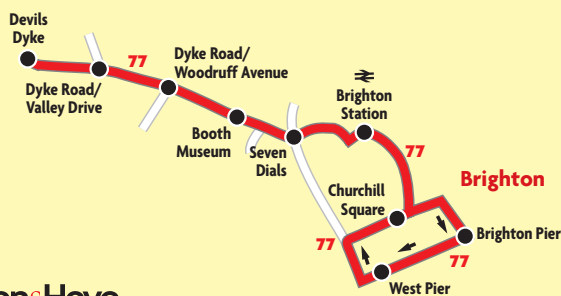

Brighton Pier ● City Centre ● Dyke Road ● Devil's Dyke

Service 77 is funded by Brighton & Hove City Council - see page 14 for details.

77

Brighton & Hove
essential travel for our city

Service 77 is funded by Brighton & Hove City Council (see page 14) and The National Trust. Together with South Downs Joint Committee they form the 'Breeze up to the Downs' Partnership whose mission is to improve access by bus to popular downland destinations. For questions and comments please call 01273 292480.

Boxing Day 26 December 2011

route number	77 am	77 am	77 am	77 pm	77 pm	77 pm	77 pm	77 pm
Brighton Pier (stop N)	9.30	10.30	11.30	12.40	1.50	3.00	4.10	5.20
West Pier	9.32	10.32	11.32	12.42	1.52	3.02	4.12	5.22
Churchill Square (stop H)	9.37	10.37	11.37	12.47	1.57	3.07	4.17	5.27
Brighton Station (stop E)	9.42	10.42	11.42	12.52	2.02	3.12	4.22	5.32
Seven Dials, Dyke Road	9.45	10.45	11.45	12.55	2.05	3.15	4.25	5.35
Dyke Road, Woodruff Avenue	9.51	10.51	11.51	1.01	2.11	3.21	4.31	5.41
Dyke Road Avenue, Tongdean Lane	9.53	10.53	11.53	1.03	2.13	3.23	4.33	5.43
Devil's Dyke Hotel	10.01	11.01	12.01	1.11	2.21	3.31	4.41	5.51

route number	77 am	77 am	77 pm	77 pm	77 pm	77 pm	77 pm	77 pm
Devil's Dyke Hotel	10.05	11.05	12.05	1.15	2.25	3.35	4.45	5.55
Dyke Road Avenue, Tongdean Lane	10.13	11.13	12.13	1.23	2.33	3.43	4.53	6.03
Dyke Road, Woodruff Avenue	10.15	11.15	12.15	1.25	2.35	3.45	4.55	6.05
Seven Dials, Buckingham Place	10.20	11.20	12.20	1.30	2.40	3.50	5.00	6.10
Brighton Station	10.22	11.22	12.22	1.32	2.42	3.52	5.02	6.12
Clock Tower, Boots (stop N)	10.25	11.25	12.25	1.35	2.45	3.55	5.05	6.15
Brighton Pier (stop N)	10.29	11.29	12.29	1.39*	2.49	3.59*	5.09	6.19*
West Pier	10.32	11.32	12.42		3.02		5.22	

NOTES * = Terminates at Old Steine.

Service 77

SAVER £4 tickets are only valid as far as Dyke Road/Tongdean Lane - they are not valid for travel to Devil's Dyke. If you are travelling to Devil's Dyke you need to purchase a £6 SAVER or upgrade your £4 SAVER for £2.