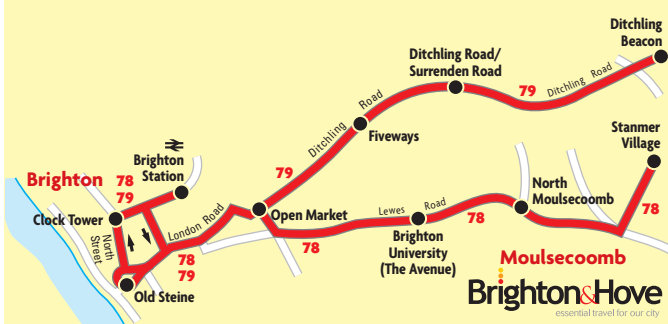

Brighton ● Stanmer Park or Ditchling Beacon

Services 78, 79 are funded by Brighton & Hove City Council - see page 14 for details.

78

79

Services 78/79 are funded by Brighton & Hove City Council (see page 14) and The National Trust. Together with South Downs Joint Committee they form the 'Breeze up to the Downs' Partnership whose mission is to improve access by bus to popular downland destinations. For questions and comments please call 01273 292480.

Sundays and Public Holidays only from 2 October 2011 (including Boxing Day 26 December)

route number	78	79	78	79	78	79	route number	78	79	78	79	78	79
	<i>am</i>	<i>am</i>			<i>pm</i>	<i>pm</i>		<i>am</i>	<i>am</i>			<i>pm</i>	<i>pm</i>
Old Steine (stop U)	10.00	10.15	00	15	4.00	4.15	Ditchling Beacon Car Park	10.45		45			4.45
Brighton Station (stop A)	10.05	10.20	05	20	4.05	4.20	Ditchling Road, Upper Lodges	10.49		49			4.49
Open Market, Oxford Street	10.12	10.27	12	27	4.12	4.27	Ditchling Road, Surrenden Road	10.52		52			4.52
Lewes Road, opp Bus Garage	10.17	▼	17	▼	4.17	▼	Fiveways, Ditchling Road	10.55		55			4.55
Brighton University, The Avenue	10.20	▼	20	▼	4.20	▼	Stanmer Village Church	10.31	▼	31	▼		4.31
Moulsecoomb, Coldean Lane	10.24	▼	24	▼	4.24	▼	Stanmer Park Gates	10.34	▼	34	▼		4.34
Stanmer Park Gates	10.27	▼	27	▼	4.27	▼	Moulsecoomb, Coldean Lane	10.38	▼	38	▼		4.38
Stanmer Village Church	10.30	▼	30	▼	4.30	▼	Brighton University, The Avenue	10.42	▼	42	▼		4.42
Fiveways, Ditchling Road	10.32				32		Lewes Road, Bus Garage	10.45	▼	45	▼		4.45
Ditchling Road, Surrenden Road	10.35				35		London Road, Shops (stop S)	10.50	11.00	50	00		4.50 5.00
Ditchling Road, Upper Lodges	10.38				38		Old Steine (stop U)	10.55	11.05	55	05		4.55 5.05
Ditchling Beacon Car Park	10.42				42		Brighton Station (stop A)	11.05	11.20	05	20		5.00* 5.10*