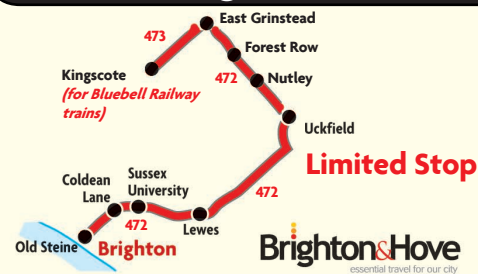

# Brighton ● Lewes ● Uckfield ● East Grinstead

SAVER tickets are NOT valid on these services.

# 472 473

**For all day unlimited travel on Services 472 and 473 buy an Explorer ticket (see page 23)**

**Dates 9, 10 May, 21, 27, 28 June, 16 August, 24, 25 October, 15 November 2009.**

| Service 472                  |           | Service 473                  |           |
|------------------------------|-----------|------------------------------|-----------|
| Bus route number             | 472       | Bus route number             | 473       |
|                              | <i>am</i> |                              | <i>pm</i> |
| Brighton, Old Steine, Stop F | 8.45      | East Grinstead, Station      | 5.55      |
| Lewes Road, Bus Garage       | 8.50      | Forest Row, Brambletye Hotel | 6.05      |
| Lewes Road, Coldean Lane     | 9.00      | Nutley, Church               | 6.15      |
| Sussex University, A27       | 9.03      | Uckfield, Bus Station        | 6.25      |
| Lewes, HM Prison             | 9.09      | Lewes, Bus Station           | 6.45      |
| Lewes, Bus Station           | 9.15      | Lewes, HM Prison             | 6.51      |
| Uckfield, Bus Station        | 9.35      | Sussex University, A27       | 6.57      |
| Nutley, Church               | 9.45      | Lewes Road, Coldean Lane     | 7.00      |
| Forest Row, Brambletye Hotel | 9.55      | Lewes Road, Bus Garage       | 7.05      |
| East Grinstead, Station      | 10.05     | Brighton, Old Steine         | 7.10*     |

These services are operated with our Routemaster London Bus (subject to availability). The 472 takes you up from Brighton to East Grinstead and then operates the 473 that connects with the Bluebell Railway trains at Kingscote Station