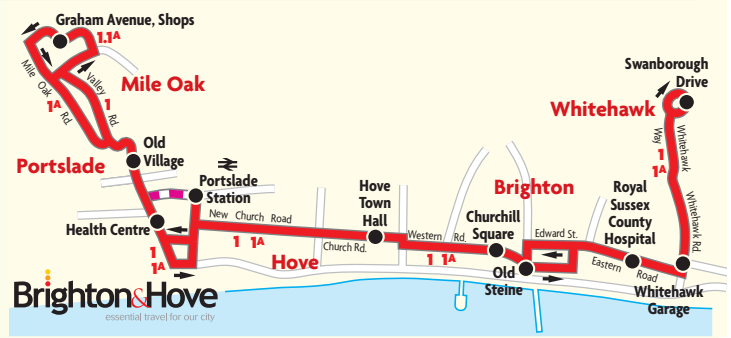

Whitehawk ● City Centre ● Hove ● Portslade ● Mile Oak

Tourist Attractions
North Street/Old Steine for Theatre Royal, Royal Pavilion, Jubilee Library, Brighton Museum, Brighton Pier, Sea Life Centre
New Church Rd for Hove Museum

NOTES
A = From Edward Street operates via Church Street and Queens Road (for Brighton Station) and then Dyke Road.
g = Operates via Abbey Road, St George's Road, Bristol Road, Upper St James's Street, Rock Gardens and Marine Parade. * = Arrives 5 minutes earlier.
SD = Schooldays only (see page 15). **HP** = Operates via Boundary Road, Hangleton Road, Hangleton Lane and Fox Way. **B** = Starts from Brighton Station.
= Alternate journeys via Mile Oak Road (1A) or Valley Road (1). **SH** = School Holidays only (see page 15). **DP** = Operates via Downs Park.