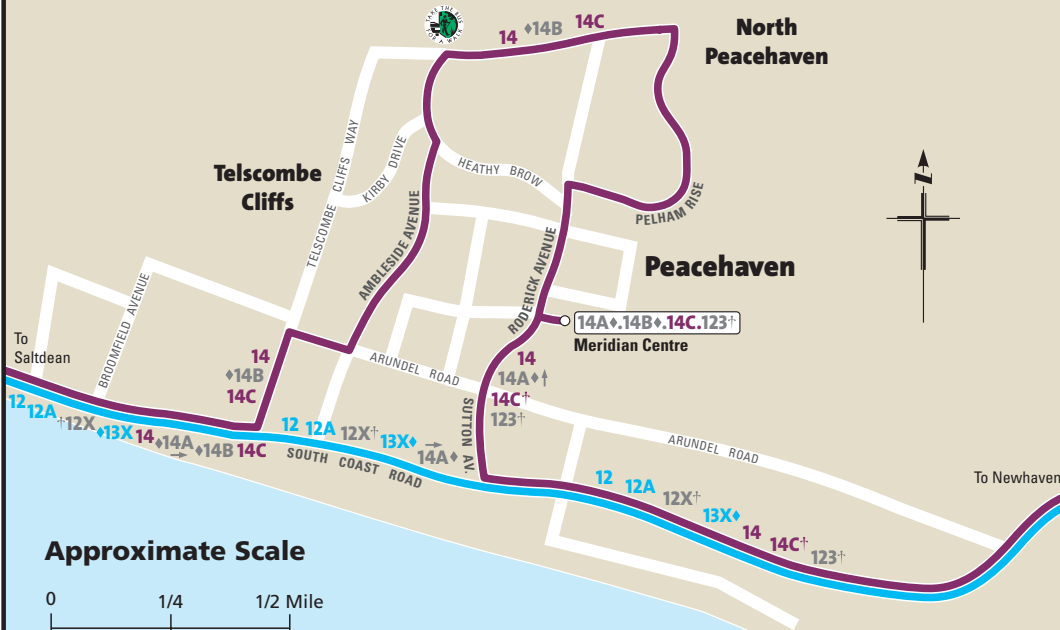

Peacehaven Bus Routes

Approximate Scale

Regular Brighton & Hove frequent services are shown in colour

Other less regular and other operator services are shown in grey. Most services operate peak times, evenings or Sundays. See timetable for full details.

Route terminus

Sunday service only

Peak time or infrequent service

Route operates on way

Start for bus walks-leaflets from Visitor Information Centre