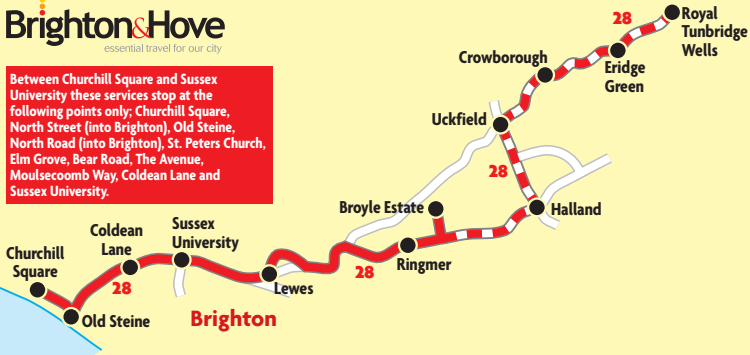

Between Churchill Square and Sussex University these services stop at the following points only; Churchill Square, North Street (into Brighton), Old Steine, North Road (into Brighton), St. Peters Church, Elm Grove, Bear Road, The Avenue, Moulsecomb Way, Coldean Lane and Sussex University.